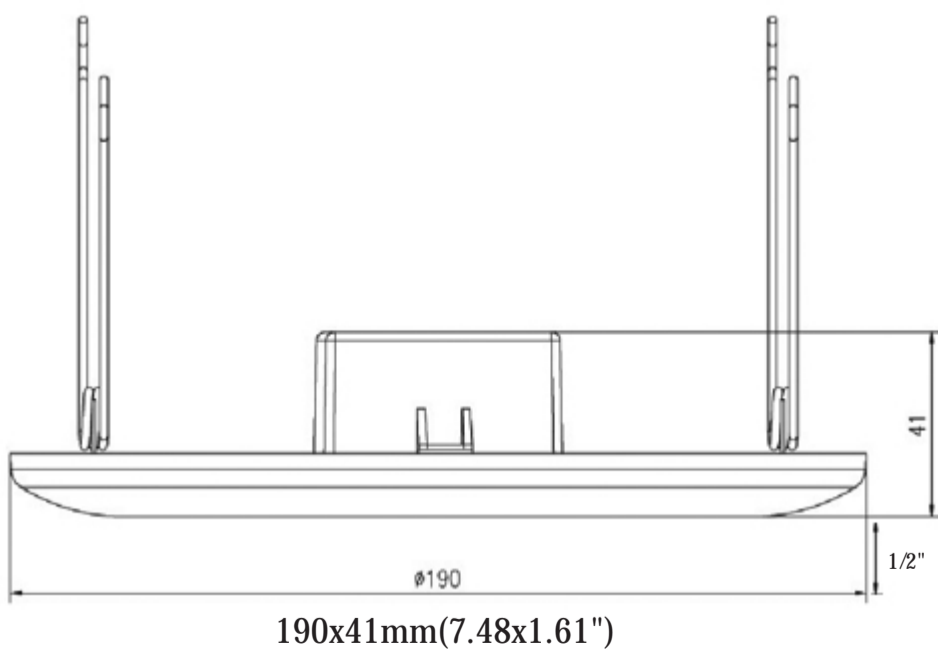

LED Slim Disk Light
Recessed LED Surface Disk Light
ULTRA SLIM! 1/2" H

Indoor

Sold separately

DLS246

Dimensional Drawings:

Product Specifications

Model DLS246

CCT 2700K, 3000K, 4000K, 5000K available

Description LED Slim Disk Light

Dimensions 7.48" D x 1.61" H (OVERALL) actual height downlight .51"

Dimming Yes

CRI >80/90

Finishes White

Power 10W

Input Voltage 120V AC

Lumens 650 LM