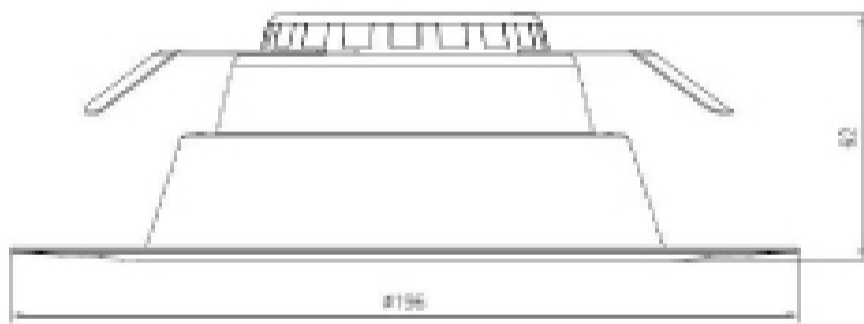

IL-D316

Sold separately

### DIMENSIONS

Height - 2.44" (62 mm)  
Width - 7.72" (196 mm)

### Product Specifications

Features :

- Product Specification 15W LED Downlight
- Model IL-D316
- CCT 5000, 3000
- Description 6" LED Downlight - smooth baffle
- Dimensions 7.72" D x 2.44" H
- CRI >90
- Finishes White
- Power 15W
- Input Voltage 120V AC
- Suitable Dry/Damp locations
- Lumens 1000
- Dimming Yes
- Certification ETL
- Warranty 5 years